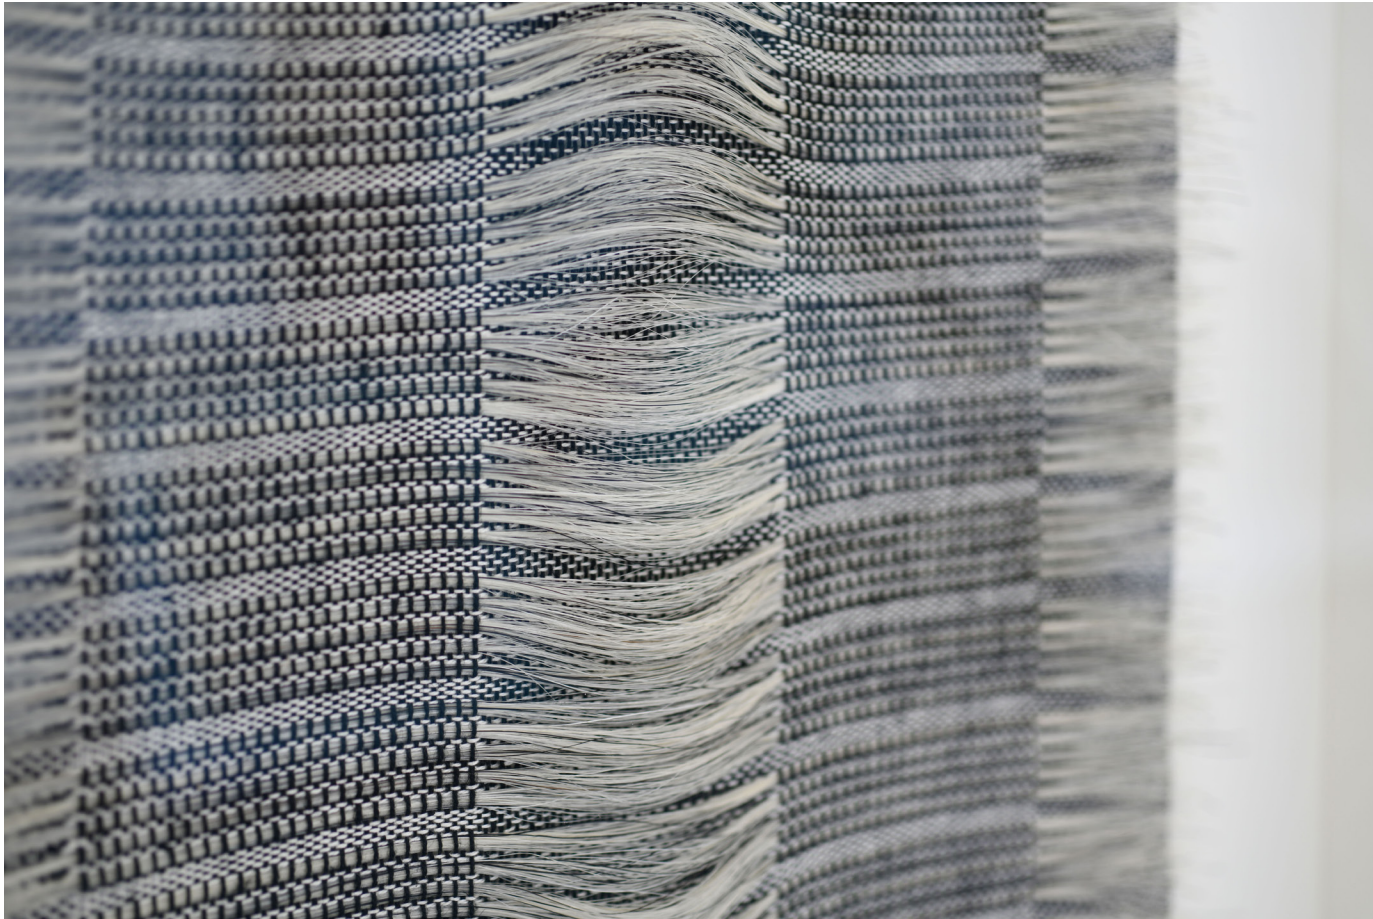

ALEXANDRA KOHL

Black and White Weavings A & B
2023

Black and White Weaving A

Horsehair woven into linen, floating inside a finished corner frame of ebonized walnut with splined sides

18 1/2" H x 19 1/2" W

Black and White Weaving B

Horsehair woven into linen, floating inside a finished corner frame of ebonized walnut with splined sides

18 1/2" H x 19 1/2" W