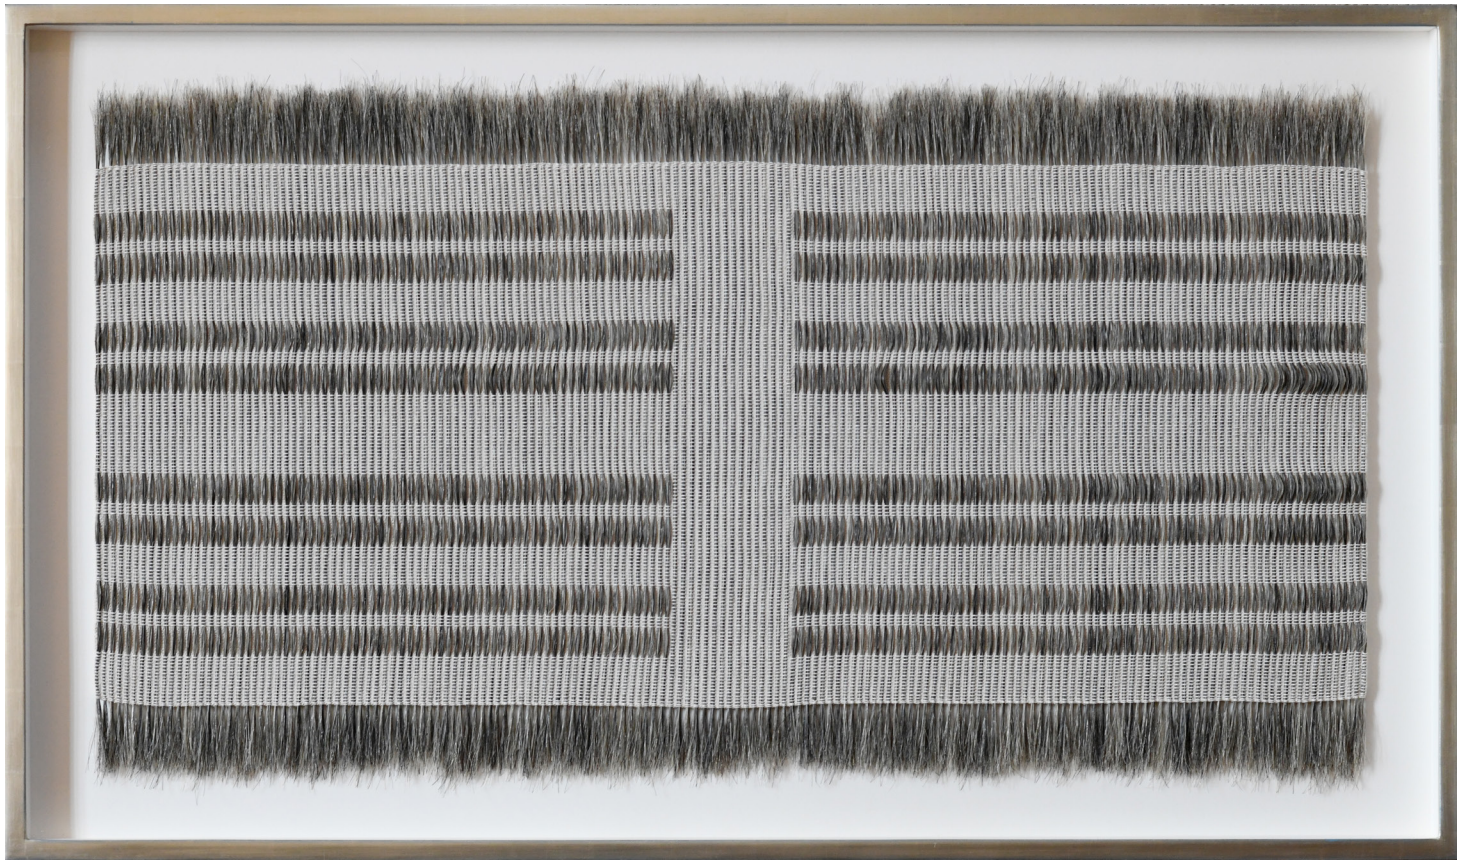

# ALEXANDRA KOHL

Large Dark Grey Weaving  
2023

Large Dark Grey Weaving

Dark grey horsehair woven into a white linen. The weaving floats inside a finished corner frame of ebonized maple and white gold with splined corners.

53"W x 31"H

Alexandra Kohl - [www.alexandrakohl.com](http://www.alexandrakohl.com) - [ak@alexandrakohl.com](mailto:ak@alexandrakohl.com)