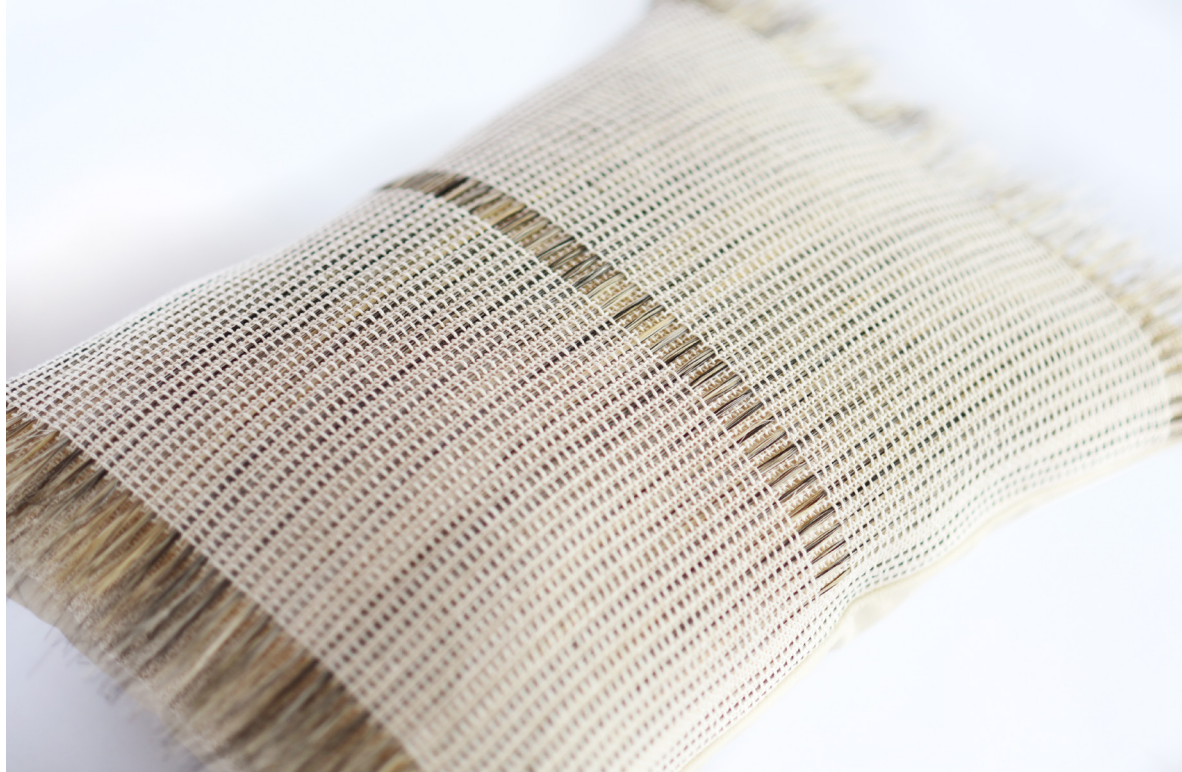

# ALEXANDRA KOHL

Available Pillows  
2022

A. Light Grey Pillow  
Horsehair, Cotton, Leather  
12" x 16"

B. Dark Brown Pillow  
Horsehair, Cotton, Leather  
17" x 17"